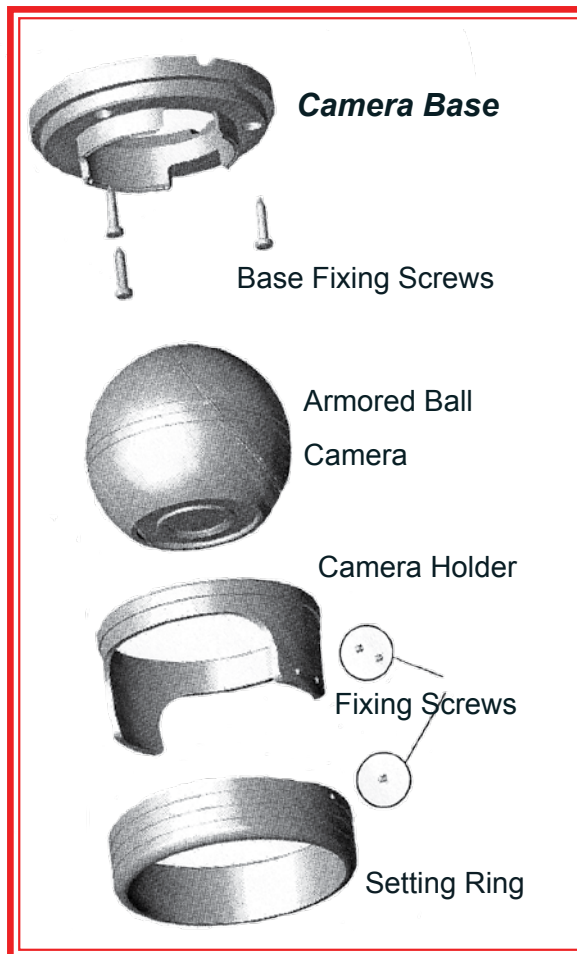

# VARI-FOCAL DOME CAMERA

**mace**

**Model: CAM-68CIR**

**Vandal Resistant & Vari-focal  
Dome Color Camera with  
1/3" Sony Super HAD  
CCD Sensor & External  
Zoom/Focal Adjustment**

**Built-in Lens Separator: IR & Lens  
mounted as two separate pieces elimi-  
nates cold condensation that may cause  
image dysfunction blocks IR reflection**

Auto Iris and Vari-focal lens  
1/3" Sony Super HAD Color CCD  
External Zoom & Focal Adjustment  
270K (420 TV Lines)  
Built-in 24 IR LED  
IR Distance: 50 Feet  
0.1 LUX  
0.00 LUX (IR ON - W/ CDS Sensor)  
Panning up to 360 Degrees  
Tilting 10° To 90°  
No mounts necessary  
Power - 12V